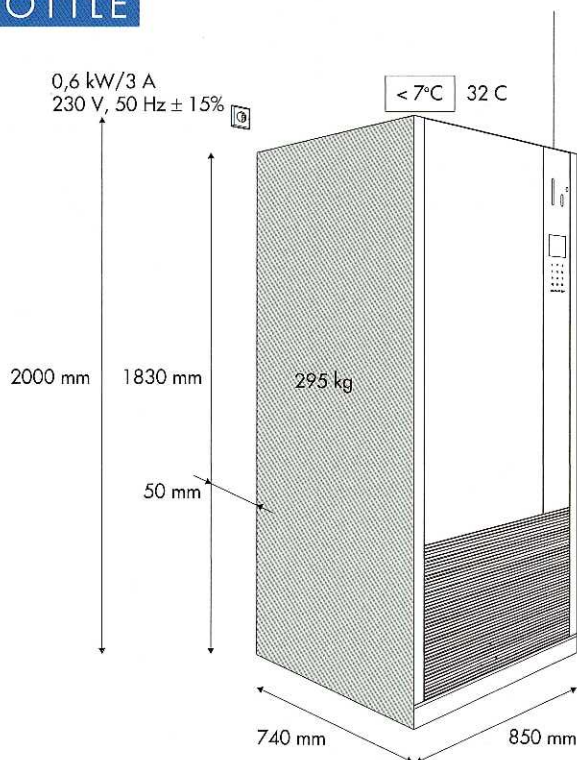

## COLD DRINK MACHINE CAN/BOTTLE

Ø 56 - 66 mm

member of **IVA** INTERNATIONAL VENDING ALLIANCE

Maas International BV  
Science Park Eindhoven 5051  
NL-5692 EB Son  
P.O. Box 1600  
NL-5602 BP Eindhoven  
Phone: +31 (0)40 - 26 44 500  
Fax: +31 (0)40 - 26 44 555  
E-mail: sales@maas.nl  
www.maas.nl