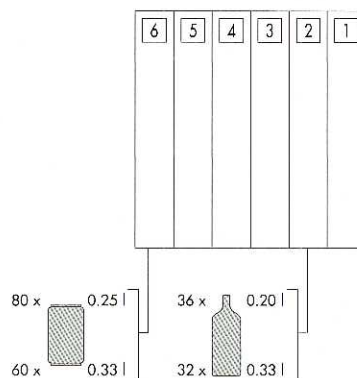

## COLD DRINK MACHINE CAN/BOTTLE

Ø 56 - 66 mm

member of **IVA** INTERNATIONAL VENDING ALLIANCE

Maas International BV  
Science Park Eindhoven 5051  
NL-5692 EB Son  
P.O. Box 1600  
NL-5602 BP Eindhoven  
Phone: +31 (0)40 - 26 44 500  
Fax: +31 (0)40 - 26 44 555  
E-mail: sales@maas.nl  
www.maas.nl